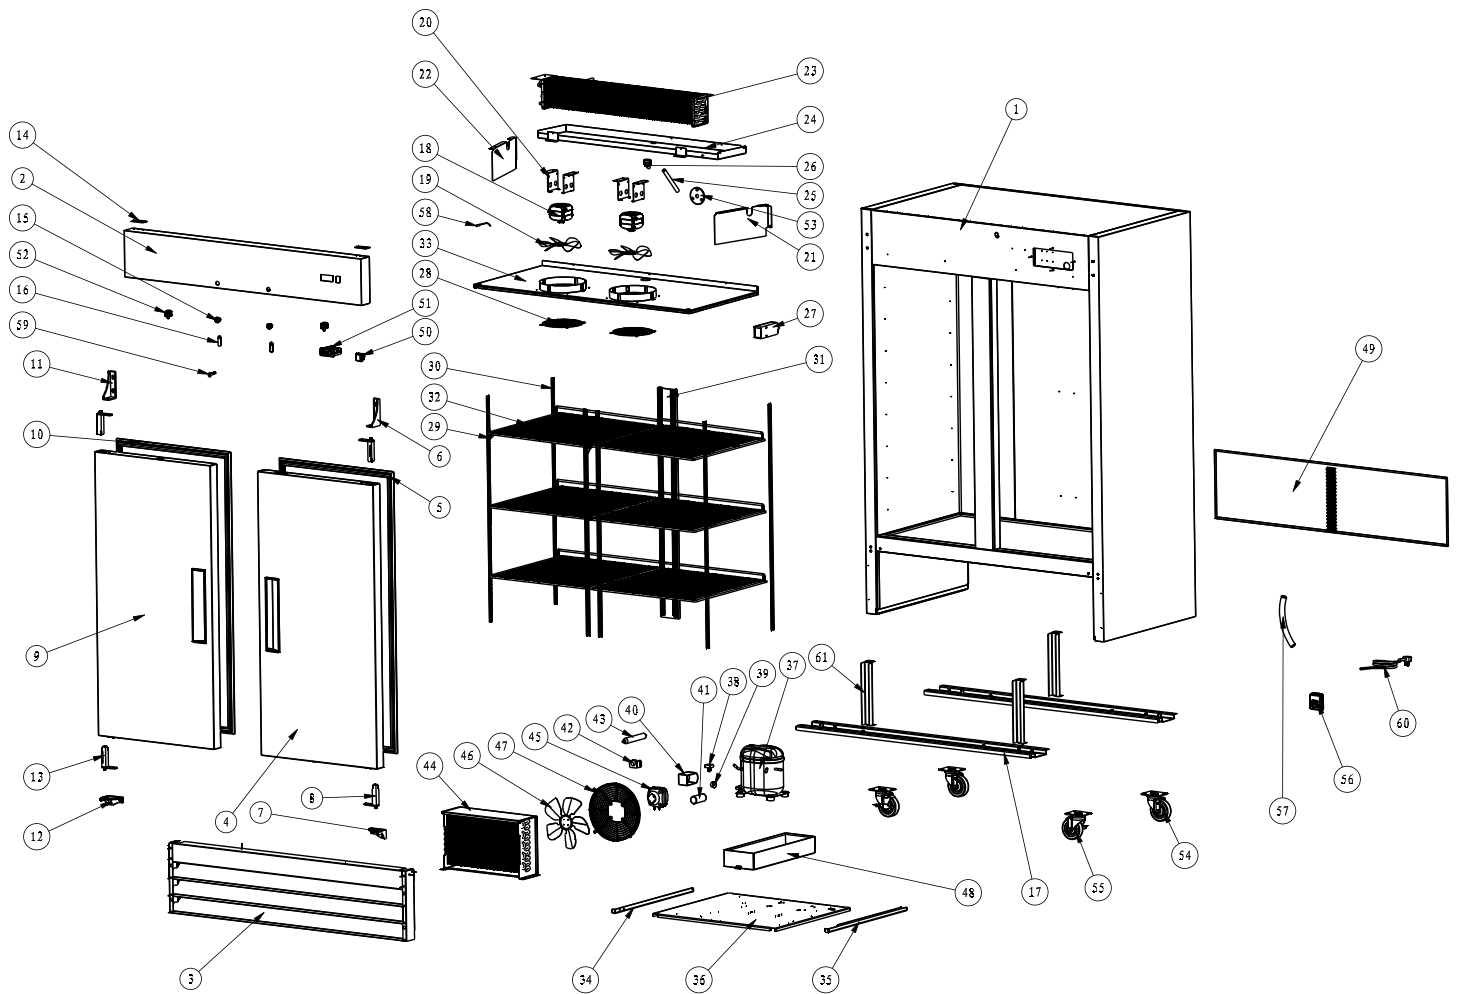

Parts Breakdown

Model **RE-CN-0041E-HC** 59026

Parts Breakdown

Model RE-CN-0041E-HC 59026

Item No.	Description	Position	Item No.	Description	Position	Item No.	Description	Position
AF047	Cabinet for 59026	1	AF033	Left Air Guide Sheet for 59026	22	AF055	Condenser for 59026	44
AI376	Control Panel for 59026	2	AI371	Evaporator for 59026	23	AI374	Condenser Fan Motor for 59026	45
AF048	Front Grill for 59026	3	AF051	Inner Drain Pan for 59026	24	AA764	Condenser/Evaporator Fan Motor Blade for 59026	46
AI377	Right Door for 59026	4	AA969	Drain Hose for 59026	25	AA249	Condenser Fan Motor Cover for 59026	47
AB029	Gasket for 59026	5, 10	69703	Elbow Pipe for 59026	26	AB970	Outer Drain Pan for 59026	48
AA954	Hinge for 59026	6	AA970	Light Components for 59026	27	AF056	Back Grill for 59026	49
AA956	Hinge for 59026	7	AF037	Evap Fan Motor Cover for 59026	28	AA124	Power Switch for 59026	50
AA955	Left/Right Spring Hinge for 59026	8, 13	26884	K Clip for 59026	29	AI375	Dixell Temperature Controller for 59026	51
AI370	Left Door for 59026	9	AA809	K Strip for 59026	30	AB977	Door Switch for 59026	52
AB032	Hinge for 59026	11	AF052	Back Brackets for 59026	31	AF046	Drain Plug for 59026	53
AB033	Hinge for 59026	12	AA975	Shelf for 59026	32	26247	Caster without Brake for 59026	54
AA959	Hinge for 59026	14	AF053	Evaporator Cover for 59026	33	26246	Caster with Brake for 59026	55
AA197	Lock for 59026	15	AF040	Left Track for Assembling Panel for 59026	34	AA993	Power Plug Fitting Base for 59026	56
AF028	Lock Bolt for 59026	16	AF041	Right Track for Assembling Panel for 59026	35	AA216	Drain Tube for 59026	57
61471	Leg Supporter for 59026	17	AF054	Compressor Unit Installation Board for 59026	36	AA379	Temperature Probe for 59026	58
AF825	Evaporator Fan Motor for 59026	18	AI372	Compressor for 59026	37	AA197	Lock for 59026	59
AA962	Blade of Evaporator Fan Motor for 59026	19	AI373	Compressor Starting Components for 59026	38 - 41	AA805	Power Cord for 59026	60
AF031	Evaporator Fan Motor Holder for 59026	20	AB595	Filter Fixer for 59026	42	AF057	Cabinet Supporter for 59026	61
AF032	Right Air Guide Sheet for 59026	21	AB594	Filter D25x160-B for 59026	43			